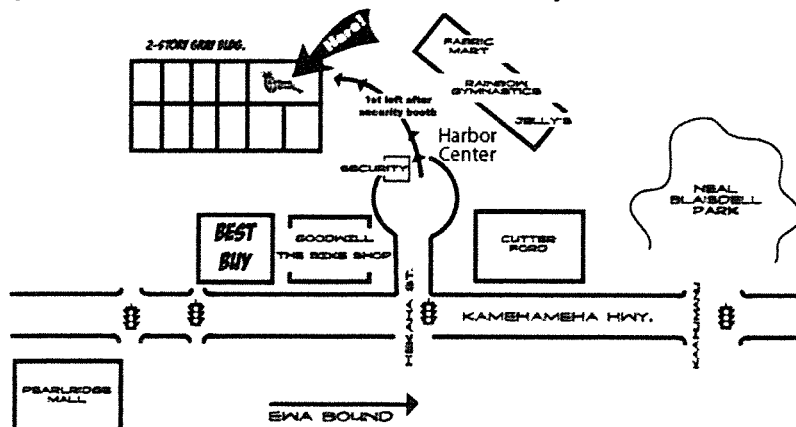

CLOSED: Sunday and ALL State and Federal holidays

OUR LADY OF PERPETUAL HELP

PLEASE CIRCLE THE SIZE AND INDICATE THE QUANTITY

POLOS	Size	Quantity	Price	Total
GREY W/LOGO	YXXS(4T) YXS		\$18.59	
	YS YM YL YXL		\$20.37	
	AS AM AL AXL		\$21.99	
	A2XL		\$23.56	